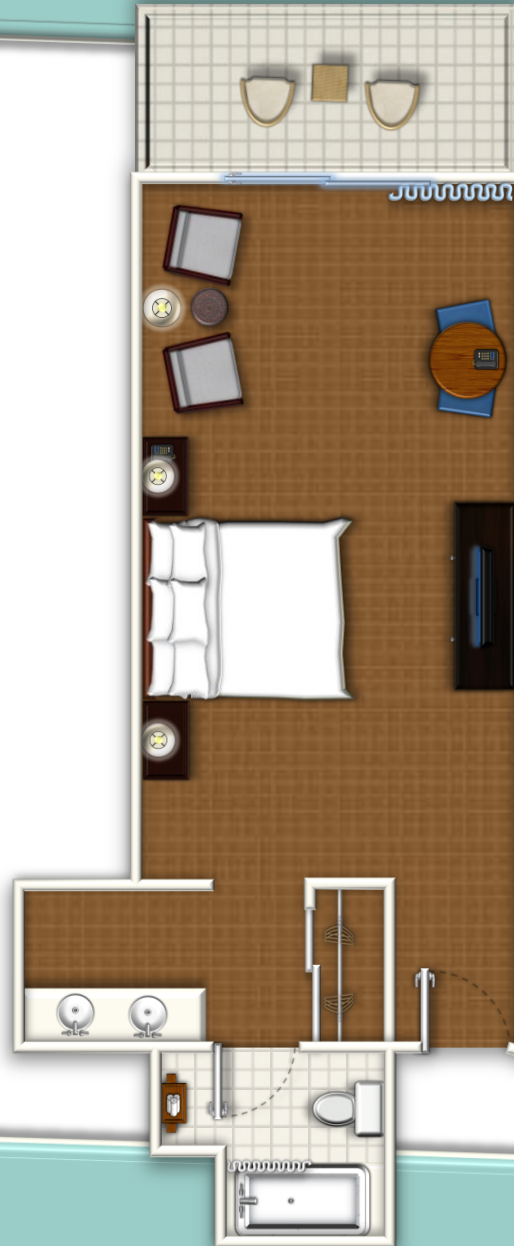

Luxury Ocean Front

530 sq ft

*Actual Room Layout May Vary